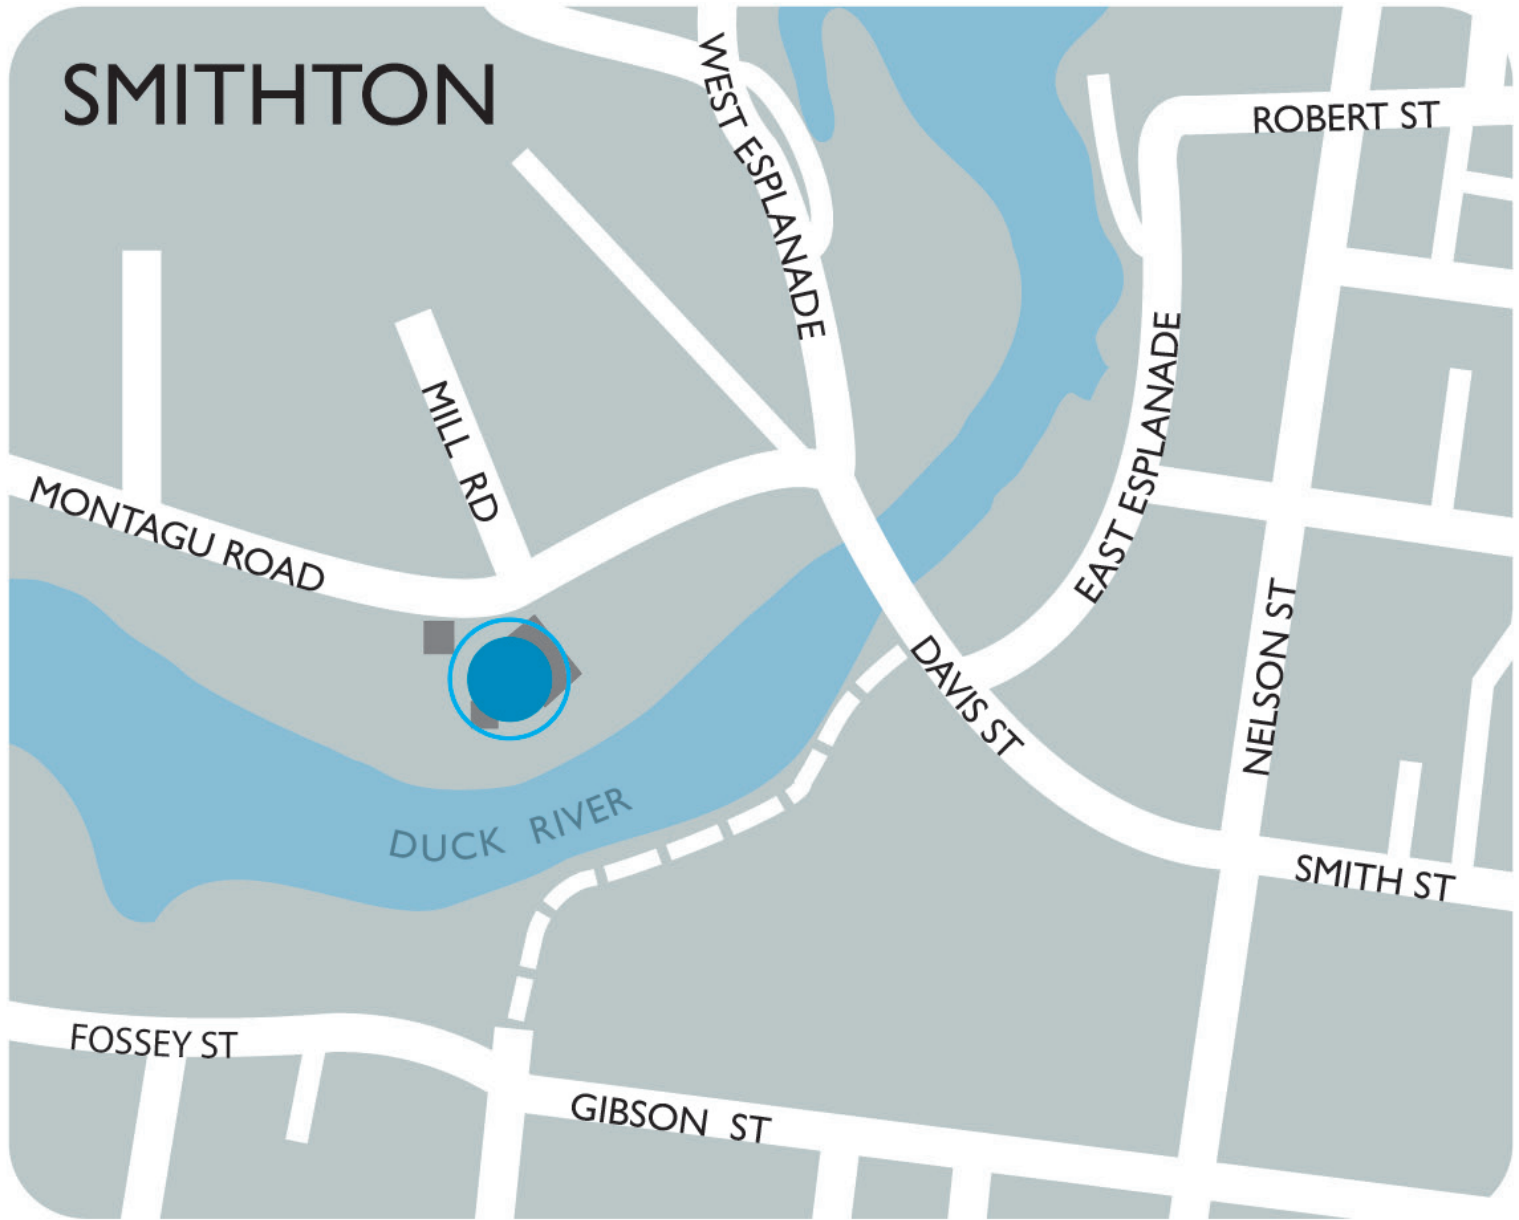

# Location: Smithton

**Smithton Training Centre:**

13 Montagu Road, Smithton, TAS 7330.

**Mail:** PO Box 37, Smithton, TAS 7330.

**The Total Training Package**  
**1300 362 175**