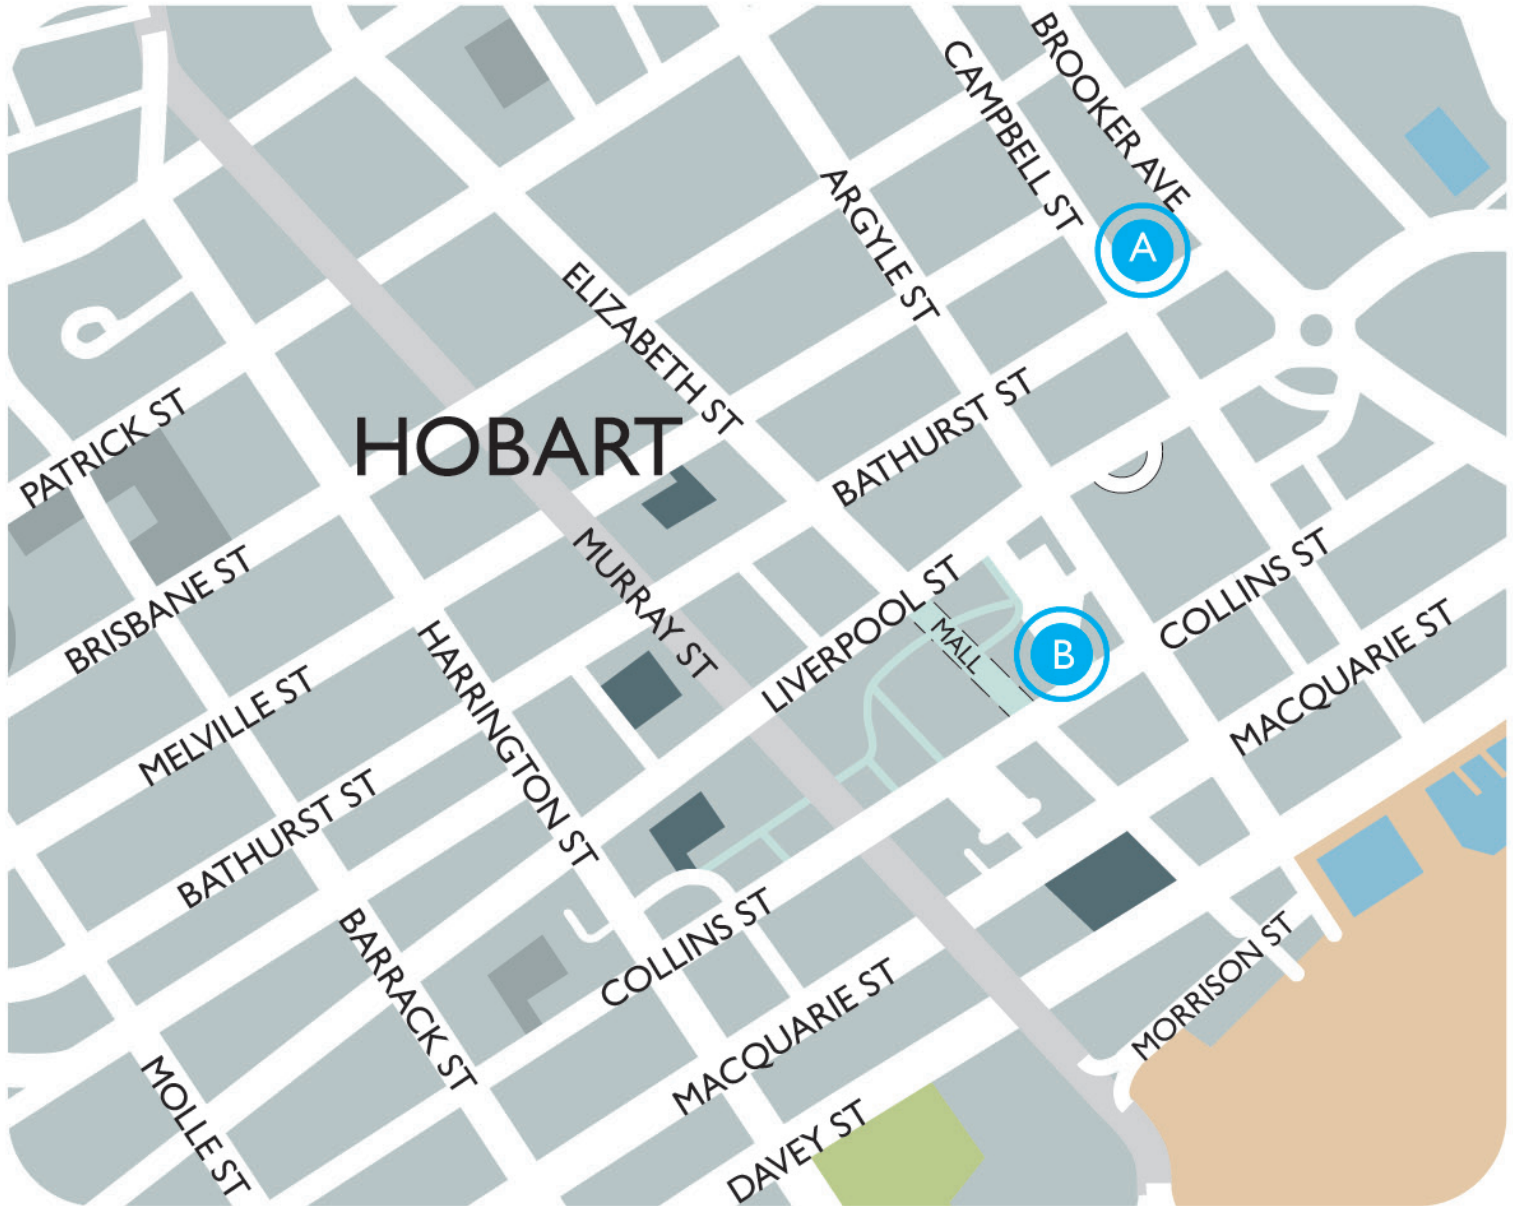

Location: Hobart

Hobart Training Centre:

A. 75 Campbell Street, Hobart, TAS 7000.

Drysdale South:

B. 59 Collins Street, Hobart, TAS 7000.

The Total Training Package
1300 362 175