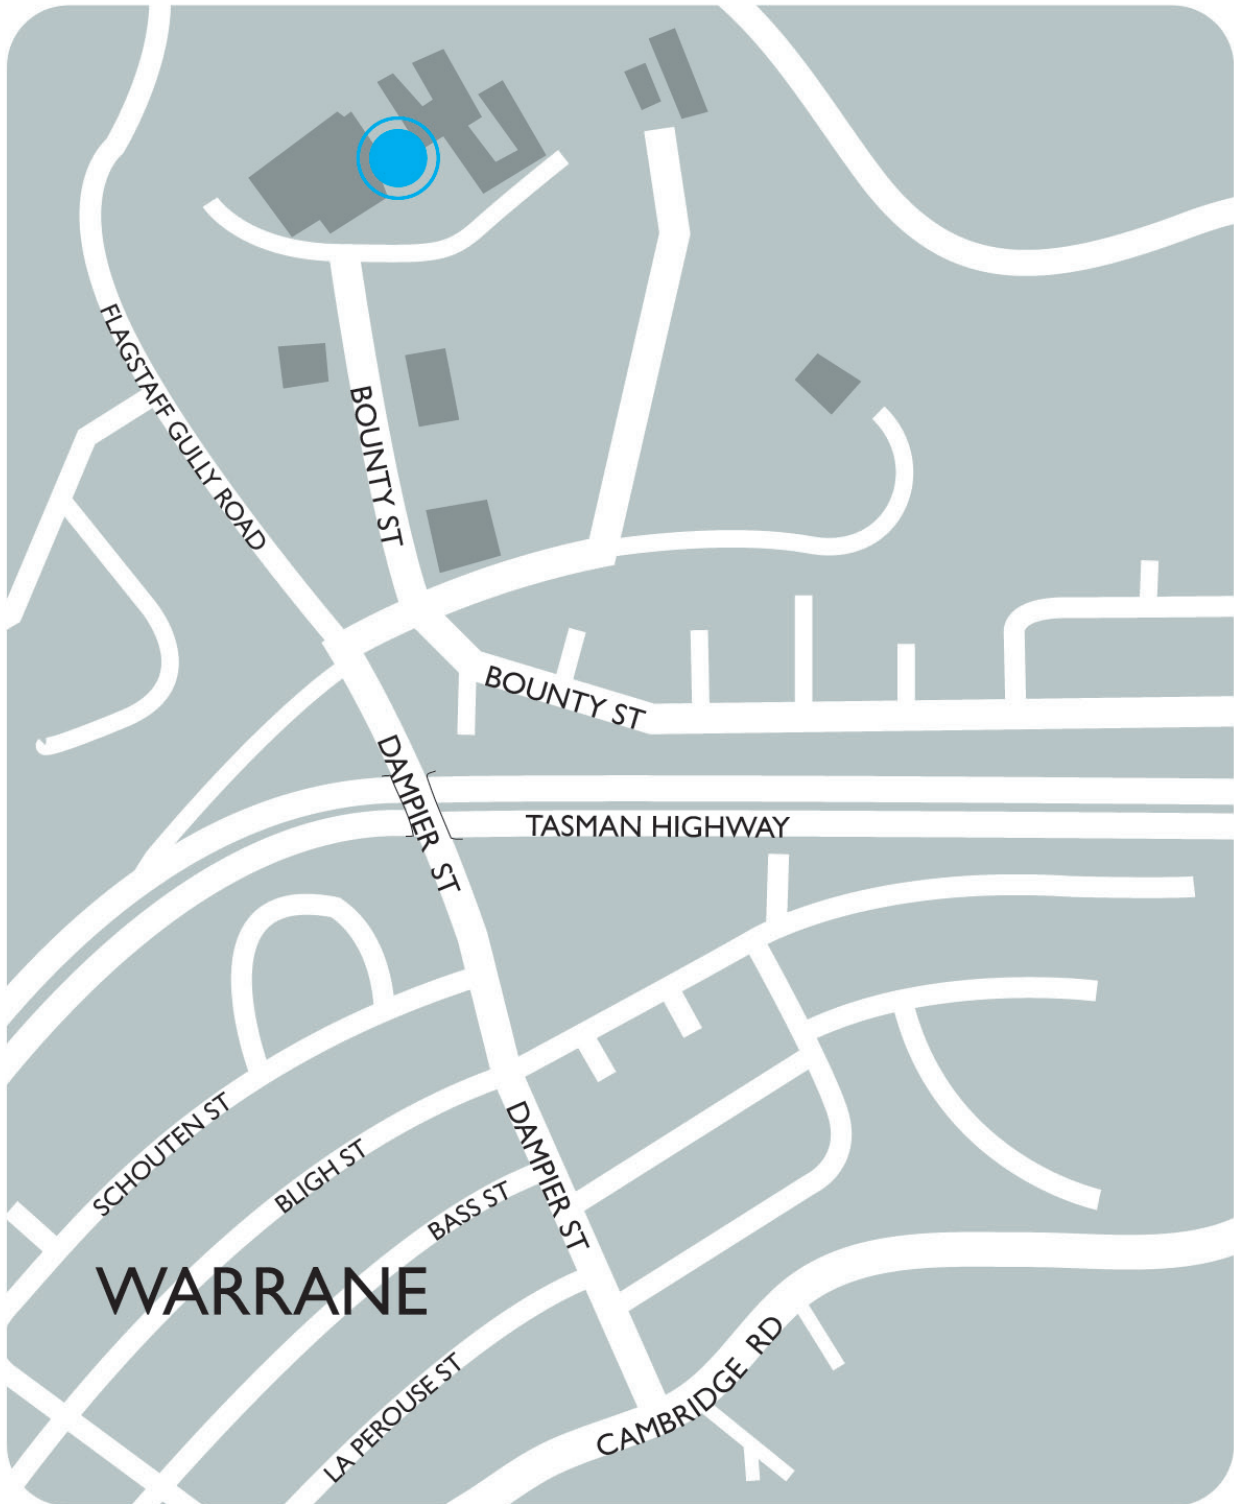

Location: Clarence

Clarence Training Centre: 4A Bounty Street, Warrane, TAS 7018.

Mail: GPO Box 2015, Hobart, TAS 7001.

The Total Training Package
1300 362 175