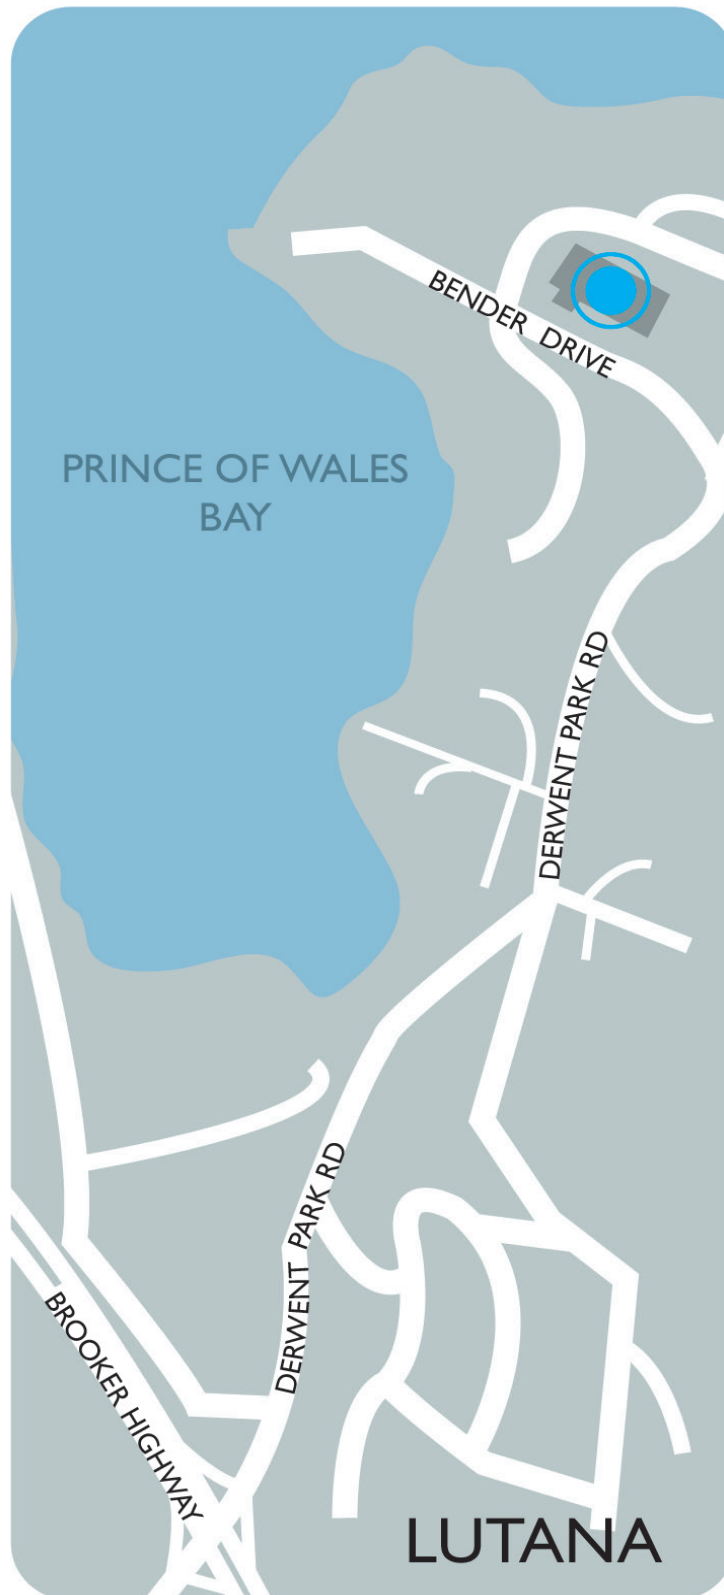

Location: Bender Drive

**Bender Drive
Training Centre:**
8 Bender Drive,
Derwent Park,
TAS 7009.
Mail: GPO Box 2015,
Hobart, TAS 7001.

The Total Training Package
1300 362 175