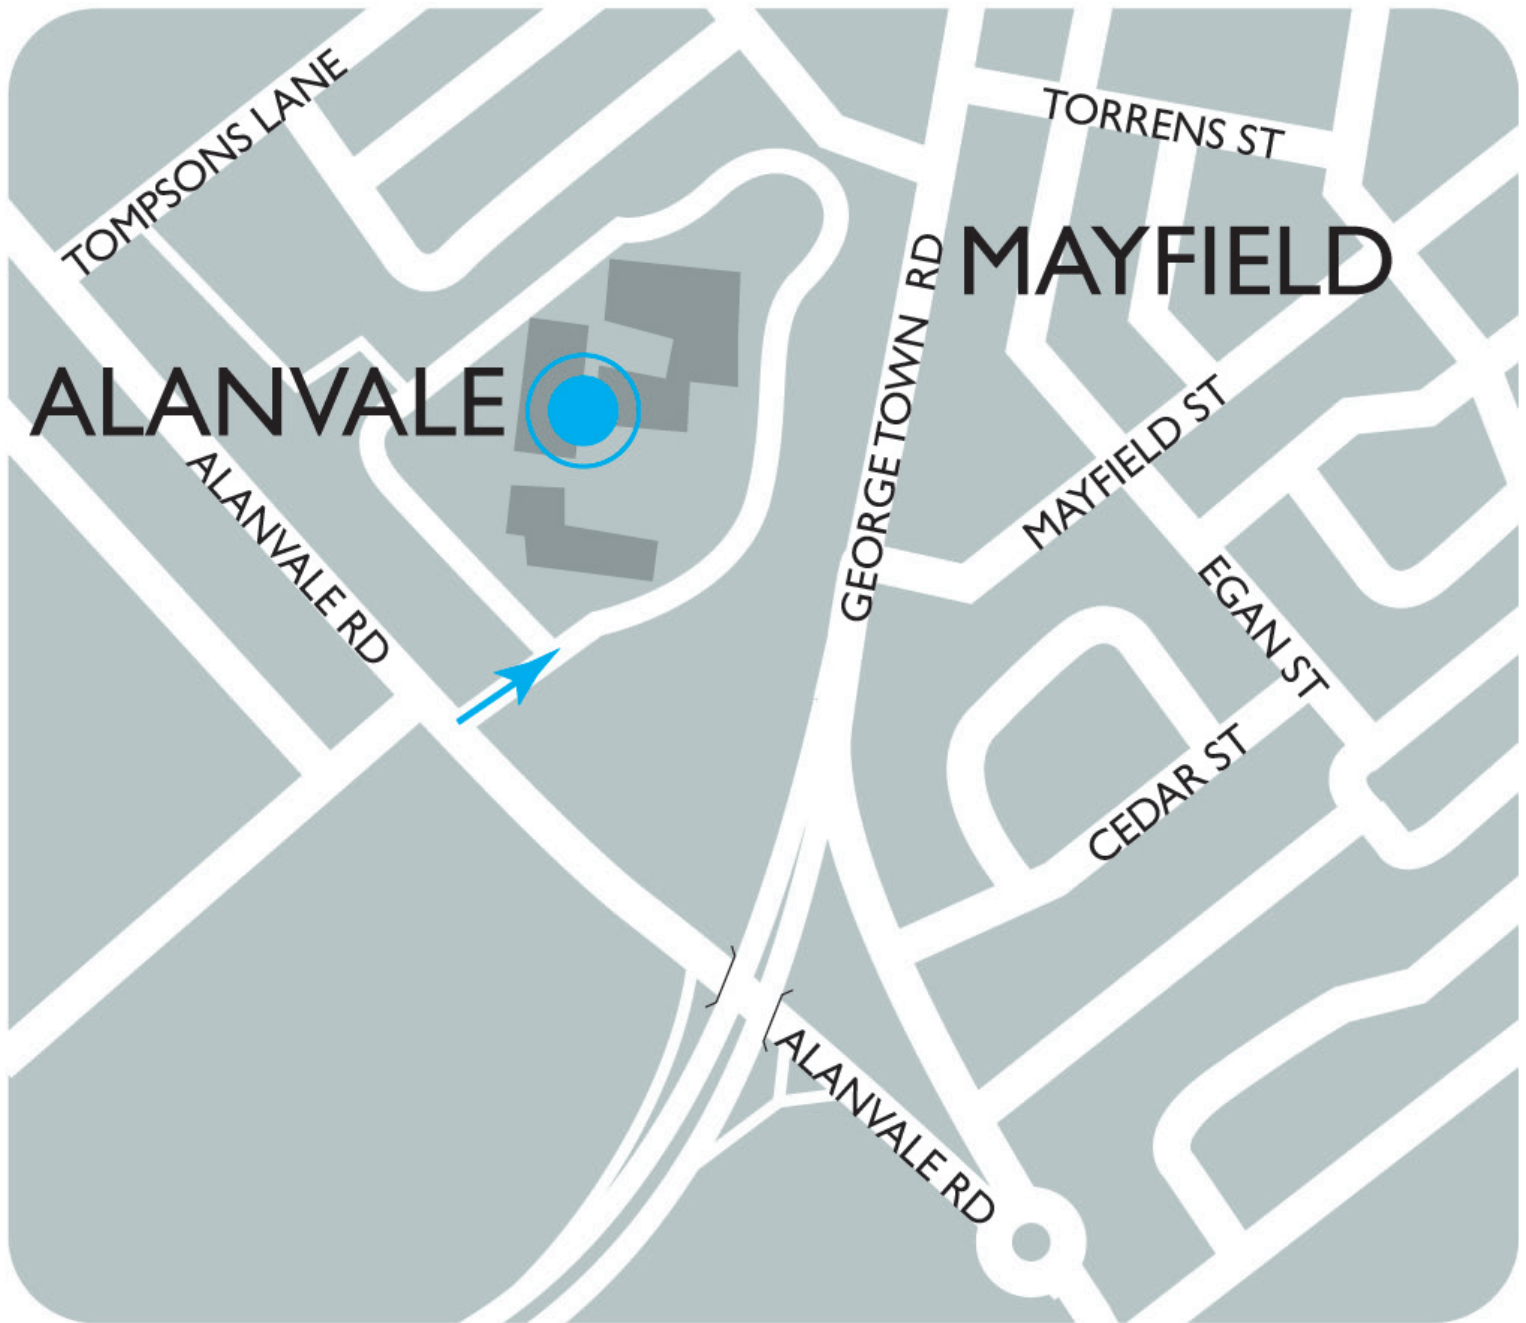

# Location: Alanvale

**Alanvale Training Centre:** 54A Alanvale Road, Newnham, TAS 7248.

**Mail:** PO Box 1308, Launceston, TAS 7250.

**The Total Training Package**  
**1300 362 175**